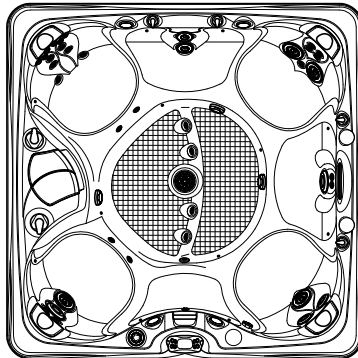

2018  
PARADISE SALINA  
7'5" x 7'5"  
36" High

DOOR SIDE

SCALE: 1/4" = 1'-0"