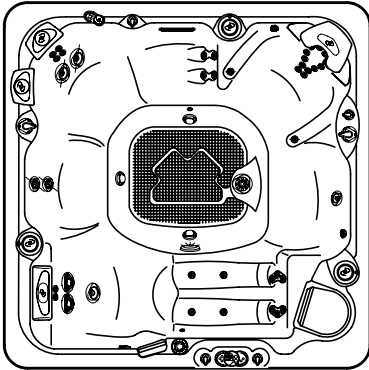

2008
ELATION™
7' 7" x 7' 7"
38" High

DOOR SIDE
SCALE: 1/4" = 1'-0"